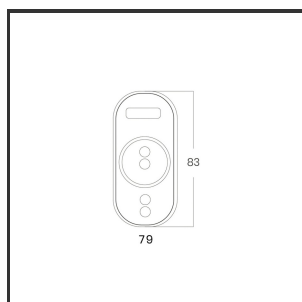

# Channels	1	IP	IP33
# Zones	1	Input Voltage	12-24VDC
Controllability	PWM	Kleur	Black
Controller Housing	Compact	Material Housing	Plastic
Dim	Rf	Max. connected Load	150W
Dimensions	83x79x33	Output Current	3x6A