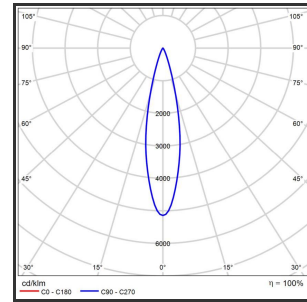

OCULI

9005 9010 3000K/CRI80 25° Triac

Beamangle	25°	IP	IP33
CIE Flux Codes	96 99 100 100 100	Kleur	RAL9010
Colour Deviation (SDCM)	3 sdcM	Kleur 2	RAL9005
Colour Temperature	3000K	Led type	SMD
CRI	>90	Lumen Maintenance	L80B10 bij 50.000
Dim	Triac	Lumen/W out of the chip	135lm/W
Dimensions	228x54x70	Luminous flux of luminaire	500lm
ENEC	Ja	Material Housing	Aluminium
Energy Efficiency Class	D	Material Lens/Reflector/Diffusor	PMMA
Forward Voltage	15V	Max. connected Load	5W
Frequency	50-60Hz	Mounting Type	Opbouw
Glow Wire Test	650°C	PF	0,9
IK	02	Protection Class	I
Input current	350mA	UGR	<25
		Voltage	220-240V