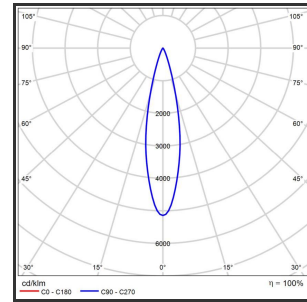

# OCULI

9005 9016 3000K/CRI80 25° Triac

Beamangle	25°	IP	IP33
CIE Flux Codes	96 99 100 100 100	Kleur	RAL9016
Colour Deviation (SDCM)	3 sdcM	Kleur 2	RAL9005
Colour Temperature	3000K	Led type	SMD
CRI	>90	Lumen Maintenance	L80B10 bij 50.000
Dim	Triac	Lumen/W out of the chip	135lm/W
Dimensions	228x54x70	Luminous flux of luminaire	500lm
ENEC	Ja	Material Housing	Aluminium
Energy Efficiency Class	D	Material Lens/Reflector/Diffusor	PMMA
Forward Voltage	15V	Max. connected Load	5W
Frequency	50-60Hz	Mounting Type	Opbouw
Glow Wire Test	650°C	PF	0,9
IK	02	Protection Class	I
Input current	350mA	UGR	<25
		Voltage	220-240V