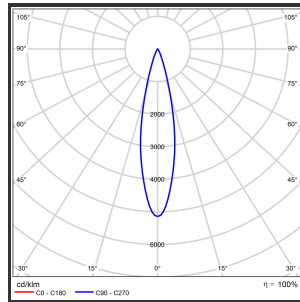

MAMBA KUPS 120 PENDEL

2700K/CRI90 Dali push 9005 9005 25°

Beamangle	25°	Kleur 2	RAL9005
CIE Flux Codes	92 98 100 100 100	Led type	SMD
CRI	90	Lumen Maintenance	L80B10 bij 50.000
Colour Deviation (SDCM)	3 sdcM	Lumen/W out of the chip	135lm/W
Colour Temperature	2700K	Luminous flux of luminaire	600lm
Dim	Dali push	Material Housing	Aluminium
Dimensions	Ø42x1290	Material Lens/Reflector/Diffusor	PMMA
Energy Efficiency Class	D	Max. connected Load	2x3W
Forward Voltage	18V	Mounting Type	Pendel
Frequency	50-60Hz	PF	0,98
IK	07	Protection Class	II
IP	IP33	Suspensie lengte	1,5m
Input current	350mA	Suspensiekabels	2
Kleur	RAL9005	UGR	16
		Voltage	220-240V