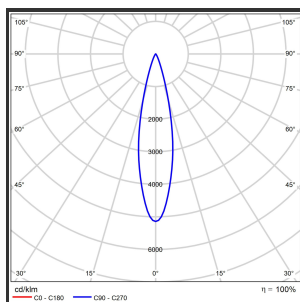

MAMBA KUPS 120 PENDEL

2700K/CRI90 Casambi 9005 9005 25°

Beamangle	25°	Kleur 2	RAL9005
CIE Flux Codes	92 98 100 100 100	Led type	SMD
CRI	90	Lumen Maintenance	L80B10 bij 50.000
Colour Deviation (SDCM)	3 sdcM	Lumen/W out of the chip	135lm/W
Colour Temperature	2700K	Luminous flux of luminaire	600lm
Dim	Casambi	Material Housing	Aluminium
Dimensions	Ø42x1290	Material Lens/Reflector/Diffusor	PMMA
Energy Efficiency Class	D	Max. connected Load	2x3W
Forward Voltage	18V	Mounting Type	Pendel
Frequency	50-60Hz	PF	0,98
IK	07	Protection Class	II
IP	IP33	Suspensie lengte	1,5m
Input current	350mA	Suspensiekabels	2
Kleur	RAL9005	UGR	16
		Voltage	220-240V