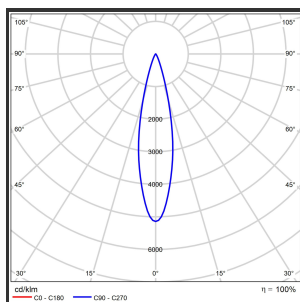

# MAMBA KUPS 120 PENDEL

2700K/CRI90 on/off 9005 9016 15°

Beamangle	15°	Kleur 2	RAL9016
CIE Flux Codes	92 98 100 100 100	Led type	SMD
CRI	90	Lumen Maintenance	L80B10 bij 50.000
Colour Deviation (SDCM)	3 sdcM	Lumen/W out of the chip	135lm/W
Colour Temperature	2700K	Luminous flux of luminaire	600lm
Dim	No	Material Housing	Aluminium
Dimensions	Ø42x1290	Material Lens/Reflector/Diffusor	PMMA
Energy Efficiency Class	D	Max. connected Load	2x3W
Forward Voltage	18V	Mounting Type	Pendel
Frequency	50-60Hz	PF	0,98
IK	07	Protection Class	II
IP	IP33	Suspensie lengte	1,5m
Input current	350mA	Suspensiekabels	2
Kleur	RAL9005	UGR	16
		Voltage	220-240V