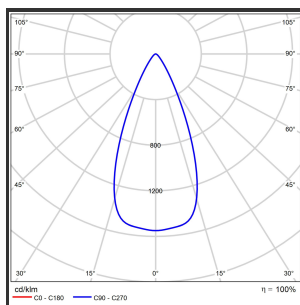

MAMBA KUPS 120 PENDEL

2700K/CRI90 Dali push 9010 9016 45°

Beamangle	45°	Kleur 2	RAL9016
CIE Flux Codes	92 98 100 100 100	Led type	SMD
CRI	90	Lumen Maintenance	L80B10 bij 50.000
Colour Deviation (SDCM)	3 sdcM	Lumen/W out of the chip	135lm/W
Colour Temperature	2700K	Luminous flux of luminaire	600lm
Dim	Dali push	Material Housing	Aluminium
Dimensions	Ø42x1290	Material Lens/Reflector/Diffusor	PMMA
Energy Efficiency Class	D	Max. connected Load	2x3W
Forward Voltage	18V	Mounting Type	Pendel
Frequency	50-60Hz	PF	0,98
IK	07	Protection Class	II
IP	IP33	Suspensie lengte	1,5m
Input current	350mA	Suspensiekabels	2
Kleur	RAL9010	UGR	16
		Voltage	220-240V