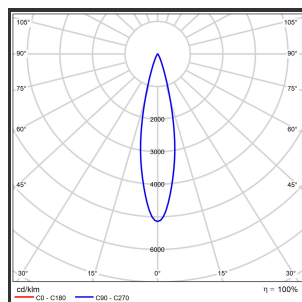

# MAMBA KUPS 120 PENDEL

4000K/CRI90 Dali 9010 9016 15°

Beamangle	15°	Kleur 2	RAL9016
CIE Flux Codes	92 98 100 100 100	Led type	SMD
CRI	90	Lumen Maintenance	L80B10 bij 50.000
Colour Deviation (SDCM)	3 sdcM	Lumen/W out of the chip	135lm/W
Colour Temperature	4000K	Luminous flux of luminaire	600lm
Dim	Dali	Material Housing	Aluminium
Dimensions	Ø42x1290	Material Lens/Reflector/Diffusor	PMMA
Energy Efficiency Class	D	Max. connected Load	2x3W
Forward Voltage	18V	Mounting Type	Pendel
Frequency	50-60Hz	PF	0,98
IK	07	Protection Class	II
IP	IP33	Suspensie lengte	1,5m
Input current	350mA	Suspensiekabels	2
Kleur	RAL9010	UGR	16
		Voltage	220-240V