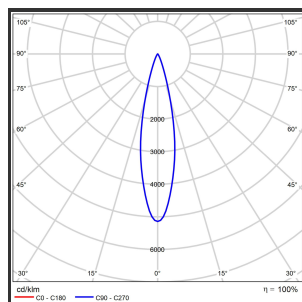

MAMBA KUPS 120 PENDEL

2700K/CRI90 Casambi 9016 9005 25°

Beamangle	25°	Kleur 2	RAL9005
CIE Flux Codes	92 98 100 100 100	Led type	SMD
CRI	90	Lumen Maintenance	L80B10 bij 50.000
Colour Deviation (SDCM)	3 sdcM	Lumen/W out of the chip	135lm/W
Colour Temperature	2700K	Luminous flux of luminaire	600lm
Dim	Casambi	Material Housing	Aluminium
Dimensions	Ø42x1290	Material Lens/Reflector/Diffusor	PMMA
Energy Efficiency Class	D	Max. connected Load	2x3W
Forward Voltage	18V	Mounting Type	Pendel
Frequency	50-60Hz	PF	0,98
IK	07	Protection Class	II
IP	IP33	Suspensie lengte	1,5m
Input current	350mA	Suspensiekabels	2
Kleur	RAL9016	UGR	16
		Voltage	220-240V