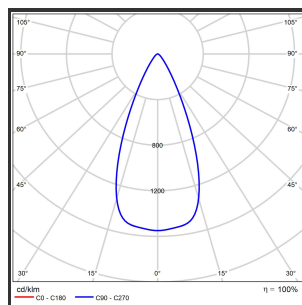

MAMBA KUPS 120 PENDEL

2700K/CRI90 on/off 9016 9005 45°

Beamangle	45°	Kleur 2	RAL9005
CIE Flux Codes	92 98 100 100 100	Led type	SMD
CRI	90	Lumen Maintenance	L80B10 bij 50.000
Colour Deviation (SDCM)	3 sdcM	Lumen/W out of the chip	135lm/W
Colour Temperature	2700K	Luminous flux of luminaire	600lm
Dim	No	Material Housing	Aluminium
Dimensions	Ø42x1290	Material Lens/Reflector/Diffusor	PMMA
Energy Efficiency Class	D	Max. connected Load	2x3W
Forward Voltage	18V	Mounting Type	Pendel
Frequency	50-60Hz	PF	0,98
IK	07	Protection Class	II
IP	IP33	Suspensie lengte	1,5m
Input current	350mA	Suspensiekabels	2
Kleur	RAL9016	UGR	16
		Voltage	220-240V