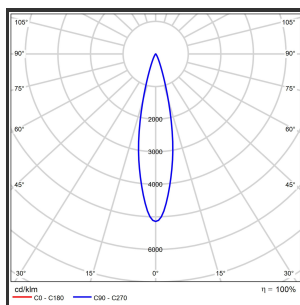

# MAMBA KUPS 120 PENDEL

3000K/CRI90 Dali 9016 9005 15°

Beamangle	15°	Kleur 2	RAL9005
CIE Flux Codes	92 98 100 100 100	Led type	SMD
CRI	90	Lumen Maintenance	L80B10 bij 50.000
Colour Deviation (SDCM)	3 sdcM	Lumen/W out of the chip	135lm/W
Colour Temperature	3000K	Luminous flux of luminaire	600lm
Dim	Dali	Material Housing	Aluminium
Dimensions	Ø42x1290	Material Lens/Reflector/Diffusor	PMMA
Energy Efficiency Class	D	Max. connected Load	2x3W
Forward Voltage	18V	Mounting Type	Pendel
Frequency	50-60Hz	PF	0,98
IK	07	Protection Class	II
IP	IP33	Suspensie lengte	1,5m
Input current	350mA	Suspensiekabels	2
Kleur	RAL9016	UGR	16
		Voltage	220-240V