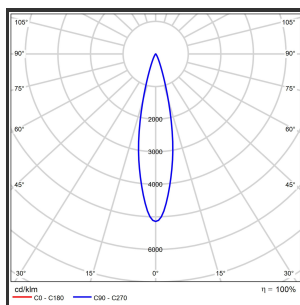

MAMBA KUPS 120 PENDEL

4000K/CRI90 on/off 9016 9005 15°

Beamangle	15°	Kleur 2	RAL9005
CIE Flux Codes	92 98 100 100 100	Led type	SMD
CRI	90	Lumen Maintenance	L80B10 bij 50.000
Colour Deviation (SDCM)	3 sdcM	Lumen/W out of the chip	135lm/W
Colour Temperature	4000K	Luminous flux of luminaire	600lm
Dim	No	Material Housing	Aluminium
Dimensions	Ø42x1290	Material Lens/Reflector/Diffusor	PMMA
Energy Efficiency Class	D	Max. connected Load	2x3W
Forward Voltage	18V	Mounting Type	Pendel
Frequency	50-60Hz	PF	0,98
IK	07	Protection Class	II
IP	IP33	Suspensie lengte	1,5m
Input current	350mA	Suspensiekabels	2
Kleur	RAL9016	UGR	16
		Voltage	220-240V