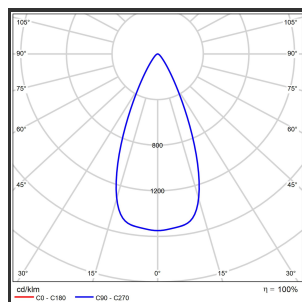

MAMBA KUPS 120 PENDEL

2700K/CRI90 on/off 9016 9010 45°

Beamangle	45°	Kleur 2	RAL9010
CIE Flux Codes	92 98 100 100 100	Led type	SMD
CRI	90	Lumen Maintenance	L80B10 bij 50.000
Colour Deviation (SDCM)	3 sdcM	Lumen/W out of the chip	135lm/W
Colour Temperature	2700K	Luminous flux of luminaire	600lm
Dim	No	Material Housing	Aluminium
Dimensions	Ø42x1290	Material Lens/Reflector/Diffusor	PMMA
Energy Efficiency Class	D	Max. connected Load	2x3W
Forward Voltage	18V	Mounting Type	Pendel
Frequency	50-60Hz	PF	0,98
IK	07	Protection Class	II
IP	IP33	Suspensie lengte	1,5m
Input current	350mA	Suspensiekabels	2
Kleur	RAL9016	UGR	16
		Voltage	220-240V