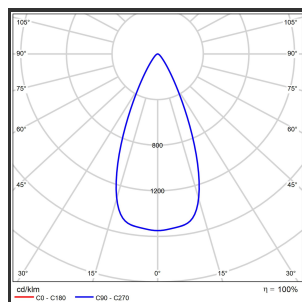

# MAMBA KUPS 120 PENDEL

3000K/CRI90 Casambi 9016 9016 45°

Beamangle	45°	Kleur 2	RAL9016
CIE Flux Codes	92 98 100 100 100	Led type	SMD
CRI	90	Lumen Maintenance	L80B10 bij 50.000
Colour Deviation (SDCM)	3 sdcM	Lumen/W out of the chip	135lm/W
Colour Temperature	3000K	Luminous flux of luminaire	600lm
Dim	Casambi	Material Housing	Aluminium
Dimensions	Ø42x1290	Material Lens/Reflector/Diffusor	PMMA
Energy Efficiency Class	D	Max. connected Load	2x3W
Forward Voltage	18V	Mounting Type	Pendel
Frequency	50-60Hz	PF	0,98
IK	07	Protection Class	II
IP	IP33	Suspensie lengte	1,5m
Input current	350mA	Suspensiekabels	2
Kleur	RAL9016	UGR	16
		Voltage	220-240V