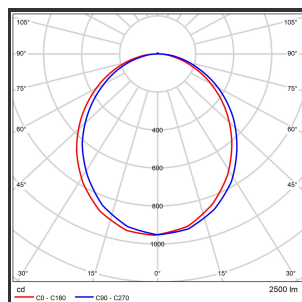

MAMBA STRIBE 120 PENDEL

2700K/CRI90 on/off 9005 9005

Beamangle	120	Kleur 2	RAL9005
CIE Flux Codes	49 80 95 99 100	Led type	SMD
CRI	90	Lumen Maintenance	L80B10 bij 50.000
Colour Deviation (SDCM)	3 sdcM	Lumen/W out of the chip	135lm/W
Colour Temperature	2700K	Luminous flux of luminaire	2500lm
Dim	On/off	Material Housing	Aluminium
Dimensions	Ø42x1590	Material Lens/Reflector/Diffusor	PMMA
Energy Efficiency Class	D	Max. connected Load	25W
Forward Voltage	31,5V	Mounting Type	Pendel
Frequency	50-60Hz	PF	0,98
IK	07	Protection Class	II
IP	IP33	Suspensie lengte	1,5m
Input current	700mA	Suspensiekabels	2
Kleur	RAL9005	UGR	<23
		Voltage	220-240V