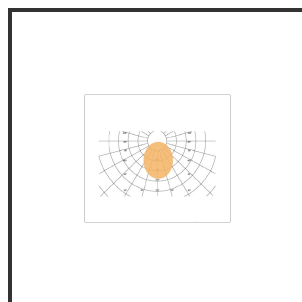

MAMBA STRIBE 120 PENDEL

3000K/CRI90 Casambi 9005 9005

Beamangle	120	Kleur 2	RAL9005
CIE Flux Codes	49 80 95 99 100	Led type	SMD
CRI	90	Lumen Maintenance	L80B10 bij 50.000
Colour Deviation (SDCM)	3 sdcM	Lumen/W out of the chip	135lm/W
Colour Temperature	3000K	Luminous flux of luminaire	2500lm
Dim	Casambi	Material Housing	Aluminium
Dimensions	Ø42x1590	Material Lens/Reflector/Diffusor	PMMA
Energy Efficiency Class	D	Max. connected Load	25W
Forward Voltage	31,5V	Mounting Type	Pendel
Frequency	50-60Hz	PF	0,98
IK	07	Protection Class	II
IP	IP33	Suspensie lengte	1,5m
Input current	700mA	Suspensiekabels	2
Kleur	RAL9005	UGR	<23
		Voltage	220-240V