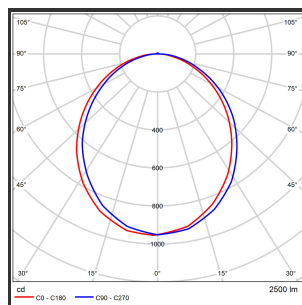

# MAMBA STRIBE 120 PENDEL

3000K/CRI90 Casambi 9005 9005

Beamangle	120	Kleur 2	RAL9005
CIE Flux Codes	49 80 95 99 100	Led type	SMD
CRI	90	Lumen Maintenance	L80B10 bij 50.000
Colour Deviation (SDCM)	3 sdcM	Lumen/W out of the chip	135lm/W
Colour Temperature	3000K	Luminous flux of luminaire	2500lm
Dim	Casambi	Material Housing	Aluminium
Dimensions	Ø42x1590	Material Lens/Reflector/Diffusor	PMMA
Energy Efficiency Class	D	Max. connected Load	25W
Forward Voltage	31,5V	Mounting Type	Pendel
Frequency	50-60Hz	PF	0,98
IK	07	Protection Class	II
IP	IP33	Suspensie lengte	1,5m
Input current	700mA	Suspensiekabels	2
Kleur	RAL9005	UGR	<23
		Voltage	220-240V