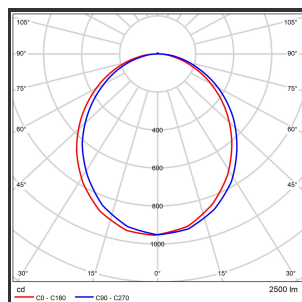

# MAMBA STRIBE 120 PENDEL

3000K/CRI90 on/off 9016 9005

|                         |                 |                                  |                   |
|-------------------------|-----------------|----------------------------------|-------------------|
| Beamangle               | 120             | Kleur 2                          | RAL9005           |
| CIE Flux Codes          | 49 80 95 99 100 | Led type                         | SMD               |
| CRI                     | 90              | Lumen Maintenance                | L80B10 bij 50.000 |
| Colour Deviation (SDCM) | 3 sdcM          | Lumen/W out of the chip          | 135lm/W           |
| Colour Temperature      | 3000K           | Luminous flux of luminaire       | 2500lm            |
| Dim                     | On/off          | Material Housing                 | Aluminium         |
| Dimensions              | Ø42x1590        | Material Lens/Reflector/Diffusor | PMMA              |
| Energy Efficiency Class | D               | Max. connected Load              | 25W               |
| Forward Voltage         | 31,5V           | Mounting Type                    | Pendel            |
| Frequency               | 50-60Hz         | PF                               | 0,98              |
| IK                      | 07              | Protection Class                 | II                |
| IP                      | IP33            | Suspensie lengte                 | 1,5m              |
| Input current           | 700mA           | Suspensiekabels                  | 2                 |
| Kleur                   | RAL9016         | UGR                              | <23               |
|                         |                 | Voltage                          | 220-240V          |