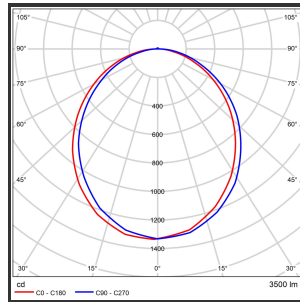

MAMBA STRIBE 150 PENDEL

4000K/CRI90 Dali push 9016 9016

Beamangle	120	Kleur 2	RAL9016
CIE Flux Codes	49 80 95 99 100	Led type	SMD
CRI	90	Lumen Maintenance	L80B10 bij 50.000
Colour Deviation (SDCM)	3 sdcM	Lumen/W out of the chip	135lm/W
Colour Temperature	4000K	Luminous flux of luminaire	3500lm
Dim	Dali push	Material Housing	Aluminium
Dimensions	Ø42x1590	Material Lens/Reflector/Diffusor	PMMA
Energy Efficiency Class	D	Max. connected Load	35W
Forward Voltage	42V	Mounting Type	Pendel
Frequency	50-60Hz	PF	0,98
IK	07	Protection Class	II
IP	IP33	Suspensie lengte	1,5m
Input current	350mA	Suspensiekabels	2
Kleur	RAL9016	UGR	<23
		Voltage	220-240V