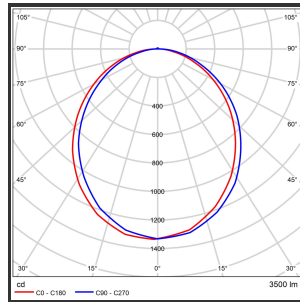

MAMBA STRIBE 150 PENDEL

2700K/CRI90 Dali 9016 9005

Beamangle	120	Kleur 2	RAL9005
CIE Flux Codes	49 80 95 99 100	Led type	SMD
CRI	90	Lumen Maintenance	L80B10 bij 50.000
Colour Deviation (SDCM)	3 sdcM	Lumen/W out of the chip	135lm/W
Colour Temperature	2700K	Luminous flux of luminaire	3500lm
Dim	Dali	Material Housing	Aluminium
Dimensions	Ø42x1590	Material Lens/Reflector/Diffusor	PMMA
Energy Efficiency Class	D	Max. connected Load	35W
Forward Voltage	42V	Mounting Type	Pendel
Frequency	50-60Hz	PF	0,98
IK	07	Protection Class	II
IP	IP33	Suspensie lengte	1,5m
Input current	350mA	Suspensiekabels	2
Kleur	RAL9016	UGR	<23
		Voltage	220-240V