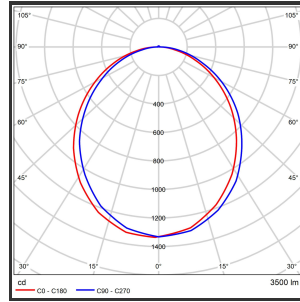

MAMBA STRIBE 150 PENDEL

2700K/CRI90 Dali 9005 9016

Beamangle	120	Kleur 2	RAL9016
CIE Flux Codes	49 80 95 99 100	Led type	SMD
CRI	90	Lumen Maintenance	L80B10 bij 50.000
Colour Deviation (SDCM)	3 sdcM	Lumen/W out of the chip	135lm/W
Colour Temperature	2700K	Luminous flux of luminaire	3500lm
Dim	Dali	Material Housing	Aluminium
Dimensions	Ø42x1590	Material Lens/Reflector/Diffusor	PMMA
Energy Efficiency Class	D	Max. connected Load	35W
Forward Voltage	42V	Mounting Type	Pendel
Frequency	50-60Hz	PF	0,98
IK	07	Protection Class	II
IP	IP33	Suspensie lengte	1,5m
Input current	350mA	Suspensiekabels	2
Kleur	RAL9005	UGR	<23
		Voltage	220-240V