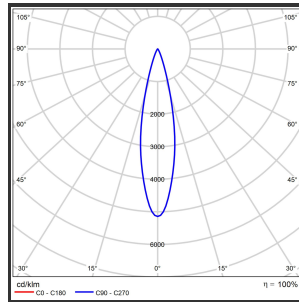

MAMBA KUPS 150 PENDEL

3000K/CRI90 Dali 9016 9016 15°

Beamangle	15°	Led type	SMD
CIE Flux Codes	92 98 100 100 100	Lumen Maintenance	L80B10 bij 50.000
CRI	90	Lumen/W out of the chip	135lm/W
Colour Deviation (SDCM)	3 sdcM	Luminous flux of luminaire	900lm
Colour Temperature	3000K	Material Housing	Aluminium
Dim	Dali	Material Lens/Reflector/Diffusor	PMMA
Dimensions	Ø42x1590	Max. connected Load	3x3W
Energy Efficiency Class	D	Mounting Type	Pendel
Forward Voltage	27V	PF	0,98
Frequency	50-60Hz	Protection Class	II
IK	07	Suspensie lengte	1,5m
IP	IP33	Suspensiekabels	2
Input current	350mA	UGR	16
Kleur	RAL9016	Voltage	220-240V
Kleur 2	RAL9016	Weight	4kg