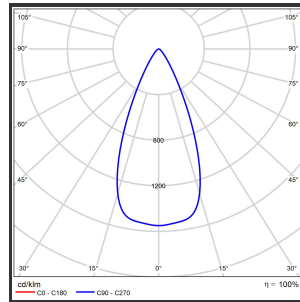

# MAMBA KUPS 150 PENDEL

4000K/CRI90 Casambi 9005 9016 45°

Beamangle	45°	Led type	SMD
CIE Flux Codes	92 98 100 100 100	Lumen Maintenance	L80B10 bij 50.000
CRI	90	Lumen/W out of the chip	135lm/W
Colour Deviation (SDCM)	3 sdcM	Luminous flux of luminaire	900lm
Colour Temperature	4000K	Material Housing	Aluminium
Dim	Casambi	Material Lens/Reflector/Diffusor	PMMA
Dimensions	Ø42x1590	Max. connected Load	3x3W
Energy Efficiency Class	D	Mounting Type	Pendel
Forward Voltage	27V	PF	0,98
Frequency	50-60Hz	Protection Class	II
IK	07	Suspensie lengte	1,5m
IP	IP33	Suspensiekabels	2
Input current	350mA	UGR	16
Kleur	RAL9005	Voltage	220-240V
Kleur 2	RAL9016	Weight	4kg