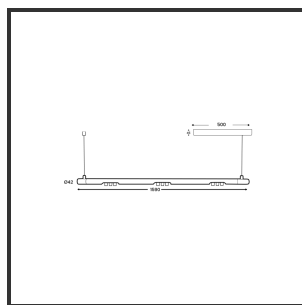

# MAMBA KUPS 150 PENDEL

4000K/CRI90 Dali 9005 9005 45°

Beamangle	45°	Led type	SMD
CIE Flux Codes	92 98 100 100 100	Lumen Maintenance	L80B10 bij 50.000
CRI	90	Lumen/W out of the chip	135lm/W
Colour Deviation (SDCM)	3 sdcM	Luminous flux of luminaire	900lm
Colour Temperature	4000K	Material Housing	Aluminium
Dim	Dali	Material Lens/Reflector/Diffusor	PMMA
Dimensions	Ø42x1590	Max. connected Load	3x3W
Energy Efficiency Class	D	Mounting Type	Pendel
Forward Voltage	27V	PF	0,98
Frequency	50-60Hz	Protection Class	II
IK	07	Suspensie lengte	1,5m
IP	IP33	Suspensiekabels	2
Input current	350mA	UGR	16
Kleur	RAL9005	Voltage	220-240V
Kleur 2	RAL9005	Weight	4kg