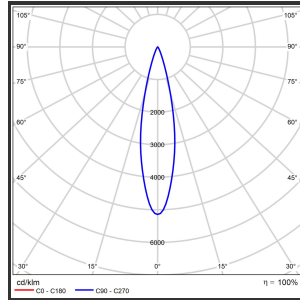

# MAMBA KUPS 150 PENDEL

2700K/CRI90 Dali 9010 9010 25°

Beamangle	25°	Led type	SMD
CIE Flux Codes	92 98 100 100 100	Lumen Maintenance	L80B10 bij 50.000
CRI	90	Lumen/W out of the chip	135lm/W
Colour Deviation (SDCM)	3 sdcM	Luminous flux of luminaire	900lm
Colour Temperature	2700K	Material Housing	Aluminium
Dim	Dali	Material Lens/Reflector/Diffusor	PMMA
Dimensions	Ø42x1590	Max. connected Load	3x3W
Energy Efficiency Class	D	Mounting Type	Pendel
Forward Voltage	27V	PF	0,98
Frequency	50-60Hz	Protection Class	II
IK	07	Suspensie lengte	1,5m
IP	IP33	Suspensiekabels	2
Input current	350mA	UGR	16
Kleur	RAL9010	Voltage	220-240V
Kleur 2	RAL9010	Weight	4kg