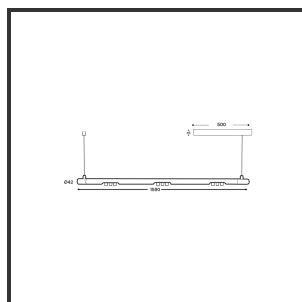

# MAMBA KUPS 150 PENDEL

2700K/CRI90 Dali 9010 9010 45°

Beamangle	45°	Led type	SMD
CIE Flux Codes	92 98 100 100 100	Lumen Maintenance	L80B10 bij 50.000
CRI	90	Lumen/W out of the chip	135lm/W
Colour Deviation (SDCM)	3 sdcM	Luminous flux of luminaire	900lm
Colour Temperature	2700K	Material Housing	Aluminium
Dim	Dali	Material Lens/Reflector/Diffusor	PMMA
Dimensions	Ø42x1590	Max. connected Load	3x3W
Energy Efficiency Class	D	Mounting Type	Pendel
Forward Voltage	27V	PF	0,98
Frequency	50-60Hz	Protection Class	II
IK	07	Suspensie lengte	1,5m
IP	IP33	Suspensiekabels	2
Input current	350mA	UGR	16
Kleur	RAL9010	Voltage	220-240V
Kleur 2	RAL9010	Weight	4kg