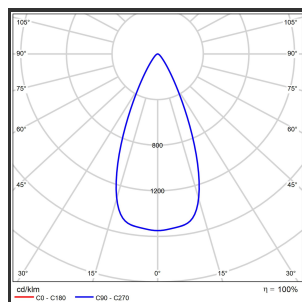

# MAMBA KUPS 150 PENDEL

2700K/CRI90 Dali 9010 9010 45°

Beamangle	45°	Led type	SMD
CIE Flux Codes	92 98 100 100 100	Lumen Maintenance	L80B10 bij 50.000
CRI	90	Lumen/W out of the chip	135lm/W
Colour Deviation (SDCM)	3 sdcM	Luminous flux of luminaire	900lm
Colour Temperature	2700K	Material Housing	Aluminium
Dim	Dali	Material Lens/Reflector/Diffusor	PMMA
Dimensions	Ø42x1590	Max. connected Load	3x3W
Energy Efficiency Class	D	Mounting Type	Pendel
Forward Voltage	27V	PF	0,98
Frequency	50-60Hz	Protection Class	II
IK	07	Suspensie lengte	1,5m
IP	IP33	Suspensiekabels	2
Input current	350mA	UGR	16
Kleur	RAL9010	Voltage	220-240V
Kleur 2	RAL9010	Weight	4kg