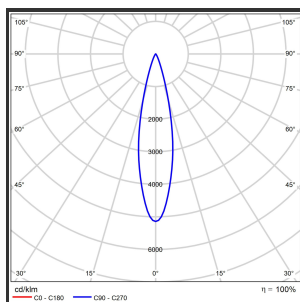

MAMBA KUPS 120 PENDEL

2700K/CRI90 Casambi 9005 Goud 15°

Beamangle	15°	Kleur 2	Gold
CIE Flux Codes	92 98 100 100 100	Led type	SMD
CRI	90	Lumen Maintenance	L80B10 bij 50.000
Colour Deviation (SDCM)	3 sdcM	Lumen/W out of the chip	135lm/W
Colour Temperature	2700K	Luminous flux of luminaire	600lm
Dim	Casambi	Material Housing	Aluminium
Dimensions	Ø42x1290	Material Lens/Reflector/Diffusor	PMMA
Energy Efficiency Class	D	Max. connected Load	2x3W
Forward Voltage	18V	Mounting Type	Pendel
Frequency	50-60Hz	PF	0,98
IK	07	Protection Class	II
IP	IP33	Suspensie lengte	1,5m
Input current	350mA	Suspensiekabels	2
Kleur	RAL9005	UGR	16
		Voltage	220-240V