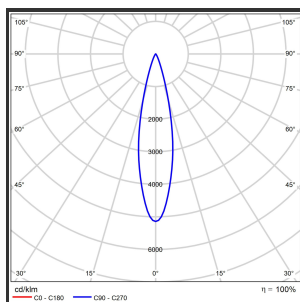

MAMBA KUPS 120 PENDEL

4000K/CRI90 Dali push 9005 Goud 25°

Beamangle	25°	Kleur 2	Gold
CIE Flux Codes	92 98 100 100 100	Led type	SMD
CRI	90	Lumen Maintenance	L80B10 bij 50.000
Colour Deviation (SDCM)	3 sdcM	Lumen/W out of the chip	135lm/W
Colour Temperature	4000K	Luminous flux of luminaire	600lm
Dim	Dali push	Material Housing	Aluminium
Dimensions	Ø42x1290	Material Lens/Reflector/Diffusor	PMMA
Energy Efficiency Class	D	Max. connected Load	2x3W
Forward Voltage	18V	Mounting Type	Pendel
Frequency	50-60Hz	PF	0,98
IK	07	Protection Class	II
IP	IP33	Suspensie lengte	1,5m
Input current	350mA	Suspensiekabels	2
Kleur	RAL9005	UGR	16
		Voltage	220-240V