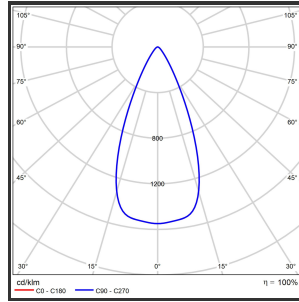

# MAMBA KUPS 150 PENDEL

3000K/CRI90 Dali 9016 Goud 45°

|                         |                   |                                  |                   |
|-------------------------|-------------------|----------------------------------|-------------------|
| Beamangle               | 45°               | Led type                         | SMD               |
| CIE Flux Codes          | 92 98 100 100 100 | Lumen Maintenance                | L80B10 bij 50.000 |
| CRI                     | 90                | Lumen/W out of the chip          | 135lm/W           |
| Colour Deviation (SDCM) | 3 sdcM            | Luminous flux of luminaire       | 900lm             |
| Colour Temperature      | 3000K             | Material Housing                 | Aluminium         |
| Dim                     | Dali              | Material Lens/Reflector/Diffusor | PMMA              |
| Dimensions              | Ø42x1590          | Max. connected Load              | 3x3W              |
| Energy Efficiency Class | D                 | Mounting Type                    | Pendel            |
| Forward Voltage         | 27V               | PF                               | 0,98              |
| Frequency               | 50-60Hz           | Protection Class                 | II                |
| IK                      | 07                | Suspensie lengte                 | 1,5m              |
| IP                      | IP33              | Suspensiekabels                  | 2                 |
| Input current           | 350mA             | UGR                              | 16                |
| Kleur                   | RAL9016           | Voltage                          | 220-240V          |
| Kleur 2                 | Gold              | Weight                           | 4kg               |