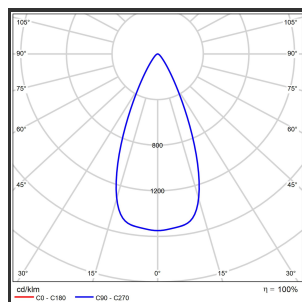

MAMBA KUPS 150 PENDEL

4000K/CRI90 Dali push 9016 Goud 45°

Beamangle	45°	Led type	SMD
CIE Flux Codes	92 98 100 100 100	Lumen Maintenance	L80B10 bij 50.000
CRI	90	Lumen/W out of the chip	135lm/W
Colour Deviation (SDCM)	3 sdcM	Luminous flux of luminaire	900lm
Colour Temperature	4000K	Material Housing	Aluminium
Dim	Dali push	Material Lens/Reflector/Diffusor	PMMA
Dimensions	Ø42x1590	Max. connected Load	3x3W
Energy Efficiency Class	D	Mounting Type	Pendel
Forward Voltage	27V	PF	0,98
Frequency	50-60Hz	Protection Class	II
IK	07	Suspensie lengte	1,5m
IP	IP33	Suspensiekabels	2
Input current	350mA	UGR	16
Kleur	RAL9016	Voltage	220-240V
Kleur 2	Gold	Weight	4kg