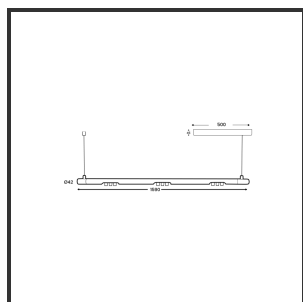

# MAMBA KUPS 150 PENDEL

3000K/CRI90 Dali push 9005 Goud 45°

|                         |                   |                                  |                   |
|-------------------------|-------------------|----------------------------------|-------------------|
| Beamangle               | 45°               | Led type                         | SMD               |
| CIE Flux Codes          | 92 98 100 100 100 | Lumen Maintenance                | L80B10 bij 50.000 |
| CRI                     | 90                | Lumen/W out of the chip          | 135lm/W           |
| Colour Deviation (SDCM) | 3 sdcM            | Luminous flux of luminaire       | 900lm             |
| Colour Temperature      | 3000K             | Material Housing                 | Aluminium         |
| Dim                     | Dali push         | Material Lens/Reflector/Diffusor | PMMA              |
| Dimensions              | Ø42x1590          | Max. connected Load              | 3x3W              |
| Energy Efficiency Class | D                 | Mounting Type                    | Pendel            |
| Forward Voltage         | 27V               | PF                               | 0,98              |
| Frequency               | 50-60Hz           | Protection Class                 | II                |
| IK                      | 07                | Suspensie lengte                 | 1,5m              |
| IP                      | IP33              | Suspensiekabels                  | 2                 |
| Input current           | 350mA             | UGR                              | 16                |
| Kleur                   | RAL9005           | Voltage                          | 220-240V          |
| Kleur 2                 | Gold              | Weight                           | 4kg               |