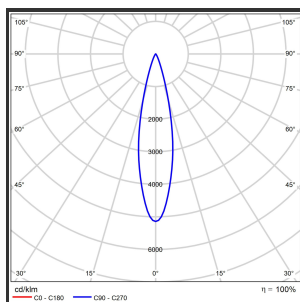

# MAMBA KUPS 150 PENDEL

4000K/CRI90 on/off 9005 Goud 15°

Beamangle	15°	Led type	SMD
CIE Flux Codes	92 98 100 100 100	Lumen Maintenance	L80B10 bij 50.000
CRI	90	Lumen/W out of the chip	135lm/W
Colour Deviation (SDCM)	3 sdcM	Luminous flux of luminaire	900lm
Colour Temperature	4000K	Material Housing	Aluminium
Dim	No	Material Lens/Reflector/Diffusor	PMMA
Dimensions	Ø42x1590	Max. connected Load	3x3W
Energy Efficiency Class	D	Mounting Type	Pendel
Forward Voltage	27V	PF	0,98
Frequency	50-60Hz	Protection Class	II
IK	07	Suspensie lengte	1,5m
IP	IP33	Suspensiekabels	2
Input current	350mA	UGR	16
Kleur	RAL9005	Voltage	220-240V
Kleur 2	Gold	Weight	4kg