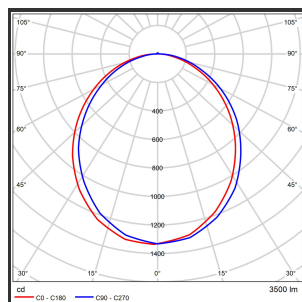

MAMBA STRIBE 150 PENDEL

2700K/CRI90 on/off 9016 Goud

Beamangle	120	Kleur 2	Gold
CIE Flux Codes	49 80 95 99 100	Led type	SMD
CRI	90	Lumen Maintenance	L80B10 bij 50.000
Colour Deviation (SDCM)	3 sdcM	Lumen/W out of the chip	135lm/W
Colour Temperature	2700K	Luminous flux of luminaire	3500lm
Dim	No	Material Housing	Aluminium
Dimensions	Ø42x1590	Material Lens/Reflector/Diffusor	PMMA
Energy Efficiency Class	D	Max. connected Load	35W
Forward Voltage	42V	Mounting Type	Pendel
Frequency	50-60Hz	PF	0,98
IK	07	Protection Class	II
IP	IP33	Suspensie lengte	1,5m
Input current	350mA	Suspensiekabels	2
Kleur	RAL9016	UGR	<23
		Voltage	220-240V