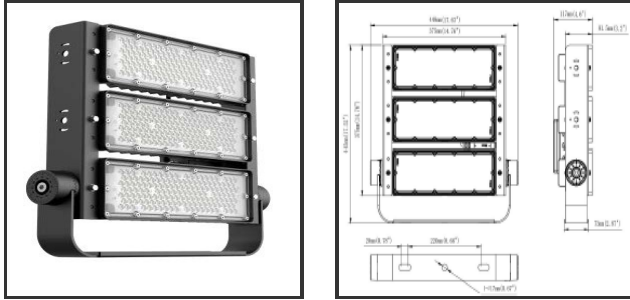

STADION 300W 60° 4000K

Beamangle	60°	Led type	SMD
CIE Flux Codes	49 82 97 100 101	Lumen Maintenance	L80B10 bij 50.000
Colour Deviation (SDCM)	3 sdcM	Lumen/W out of the chip	145lm/W
Colour Temperature	4000K	Luminous flux of luminaire	45000lm
CRI	80	Material Housing	Aluminium
Dimensions	448x445x117	Material Lens/Reflector/Diffusor	Polycarbonate
Energy Efficiency Class	A+	Max. connected Load	120W
Forward Voltage	21-42VDC	Mounting Type	Opbouw
Frequency	50-60Hz	PF	>0,9
IK	10	Protection Class	II
IP	IP66	UGR	24
Kleur	Zwart	Voltage	220-240V
		Weight	9.5kg